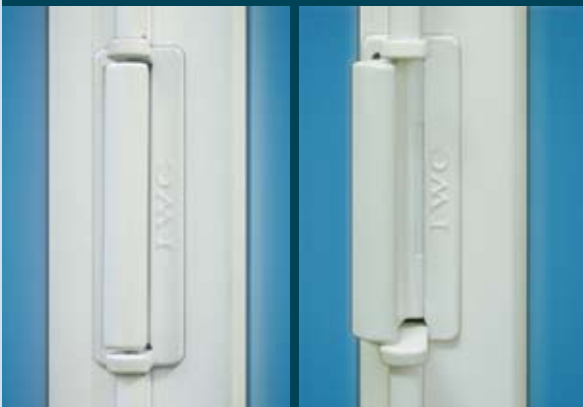

Locked

Unlocked

Sleek Low Profile Latch

This new window latch is designed with one simple easy movement operation and has a sleek, low profile design for a streamlined look. When the latch is aligning, the window is locked. When the latch is tilted to the side, the window is unlocked. This means the window lock is difficult to view from outside, creating a streamlined look and increased security.