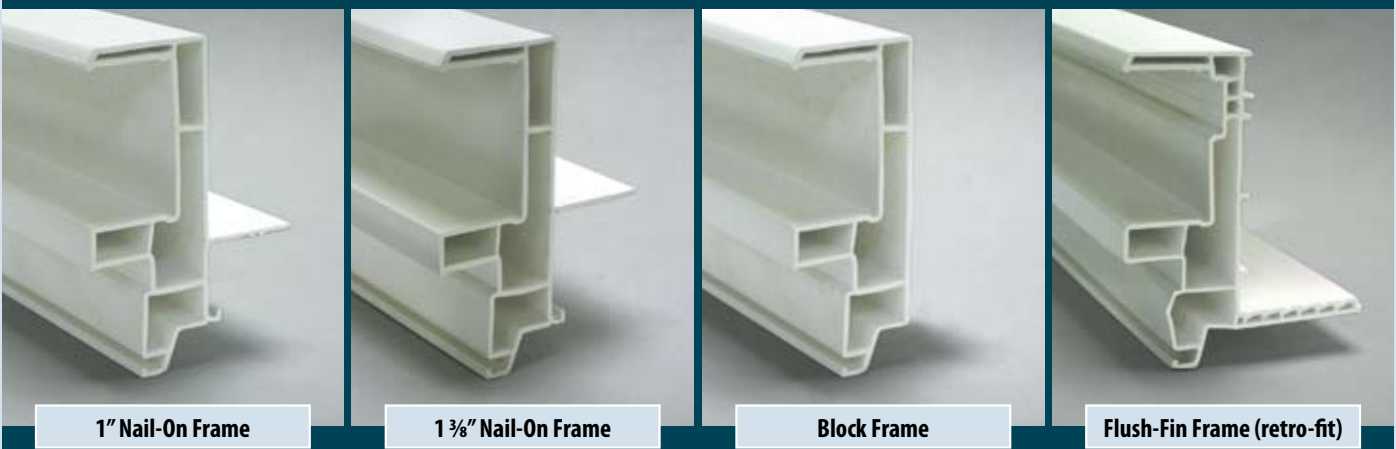

A: Triple Glazed Design (Optional) – energy efficient window with three panes can lower noise, improve room temperature and lower heating bill.

B: Sleek Low Profile Latch – formed into the window sash for a sleek low profile latch.

C: Unique highly efficient weep hole system – a new system that allows any water entering the space between the window sash and frame to drain safely to the outside and helps reduce dust penetration.

D: Secondary Night Lock – enables the window to remain in a locked position while providing ventilation.

IMPORTANT POINTS AND KEY FEATURES

- Available in 9 types of windows
XO, XX, SH, SL, DH, PW, PWSL, C/A, and CF
- R5 Window - Revolutionary Energy Efficient Window utilizing triple glaze option
- 1" nail-on, 1 3/8" nail-on, block frame and Flush-Fin (retro-fit)
- 3/4" overall IG units and 1 1/8" overall triple glazed option
- Improved acoustical performance
- Hurricane rating available
- Integral stack bars (Standard)
- Energy Star Compliant
- Flush fin installation screw covers
- Large size rollers (Providing smoother and easier opening and closing with 3 position height adjustments to custom fit the installation)
- Flush-fin's edge has a recess for a clean tooled exterior chalk joint
- All windows types have even site lines
- All interior edges are beveled for a clean modern look

Locked

Unlocked

Sleek Low Profile Latch

This new window latch is designed with one simple easy movement operation and has a sleek, low profile design for a streamlined look. When the latch is aligning, the window is locked. When the latch is tilted to the side, the window is unlocked. This means the window lock is difficult to view from outside, creating a streamlined look and increased security.