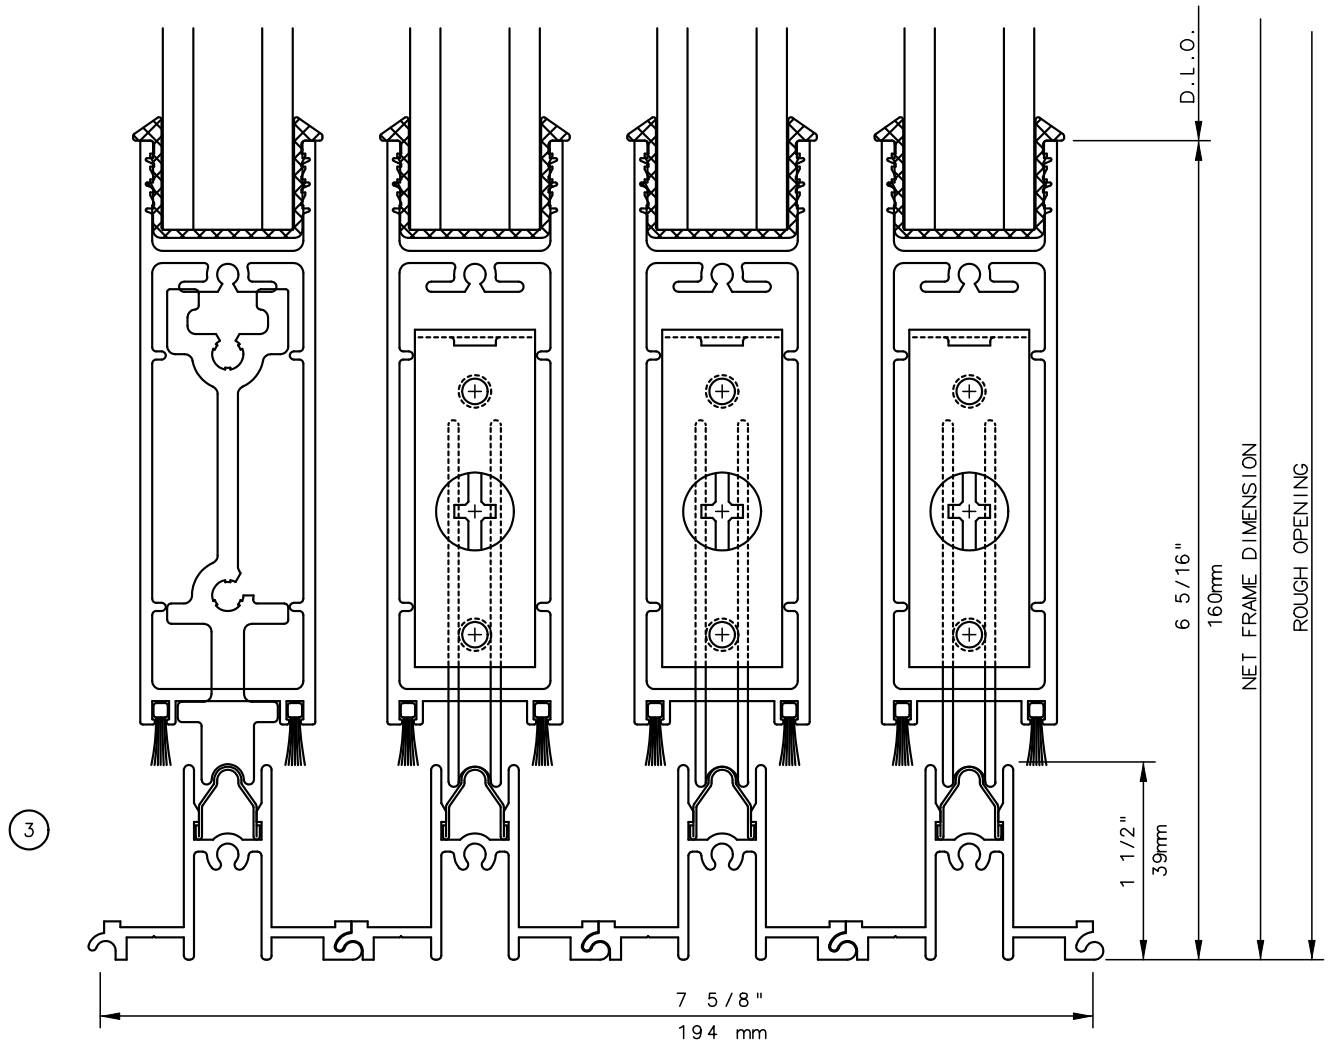

KELTIC 7800

Pocket Door System

General Notes:

Not to Scale

Due to continual product development, detail and technical data are subject to change without notice

For latest product specifications please go to our website: www.intlwindow.com or contact your IWC Representative

This is an architectural view of cross sections only and installation of shims, fasteners and sealant shall be the responsibility of the installer

IWC - SOUTHERN CA | IWC - NORTHERN CA
KELTIC 7800 | WWW.INTLWINDOW.COM

Rev. 0612 Form: 7803X_1_1-2_sl_sl.pdf
IWC Architectural Design Detail