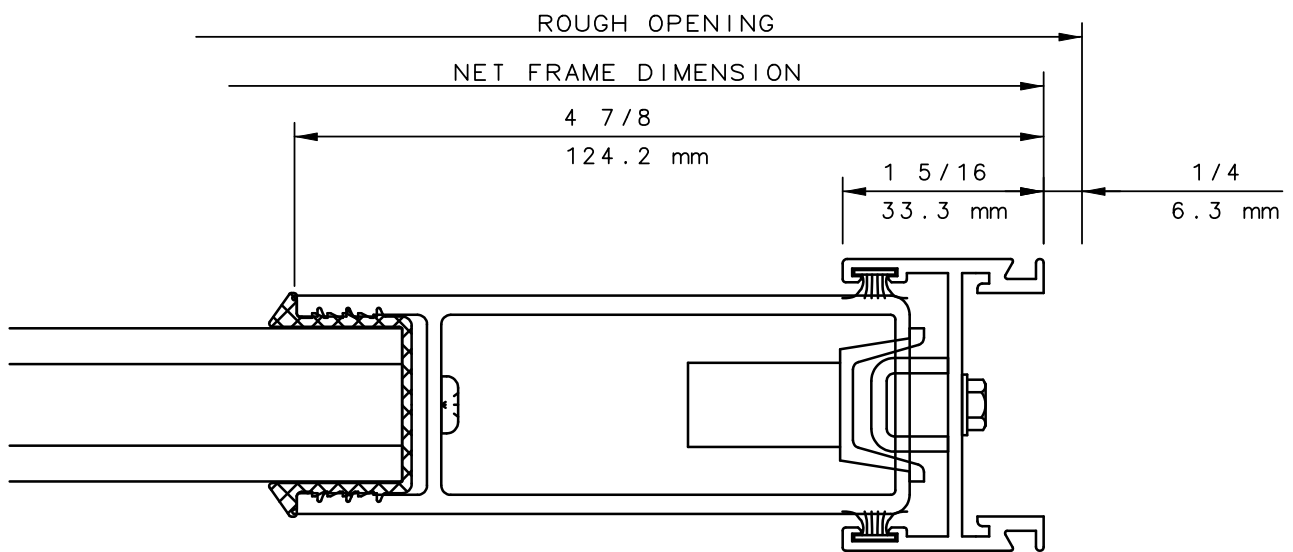

For latest product specifications please go to our website: www.intlwindow.com or contact your IWC Representative

This is an architectural view of cross sections only and installation of shims, fasteners and sealant shall be the responsibility of the installer

IWC - SOUTHERN CA | IWC - NORTHERN CA
KELTIC 7800 | WWW.INTLWINDOW.COM

Rev. 0512 Form: 78PX_head.pdf
IWC Architectural Design Detail

KELTIC 7800

Pocket Door System

4

General Notes:

Not to Scale

Due to continual product development, detail and technical data are subject to change without notice