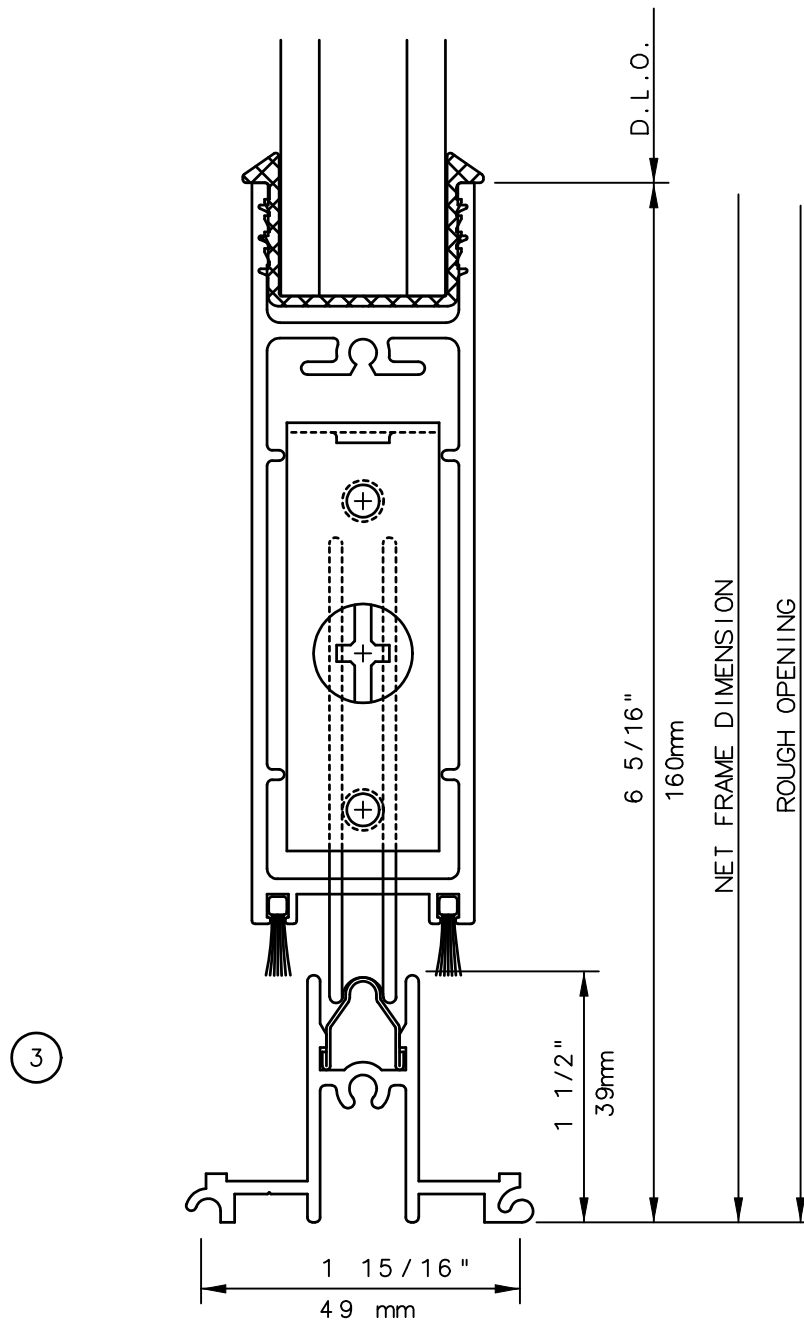

This is an architectural view of cross sections only and installation of shims, fasteners and sealant shall be the responsibility of the installer

IWC - SOUTHERN CA | IWC - NORTHERN CA
KELTIC 7800 | WWW.INTLWINDOW.COM

Rev. 0512 Form: 78PX elev.pdf
IWC Architectural Design Detail

KELTIC 7800

Pocket Door System

General Notes:

Not to Scale

Due to continual product development, detail and technical data are subject to change without notice

For latest product specifications please go to our website: www.intlwindow.com or contact your IWC Representative

This is an architectural view of cross sections only and installation of shims, fasteners and sealant shall be the responsibility of the installer