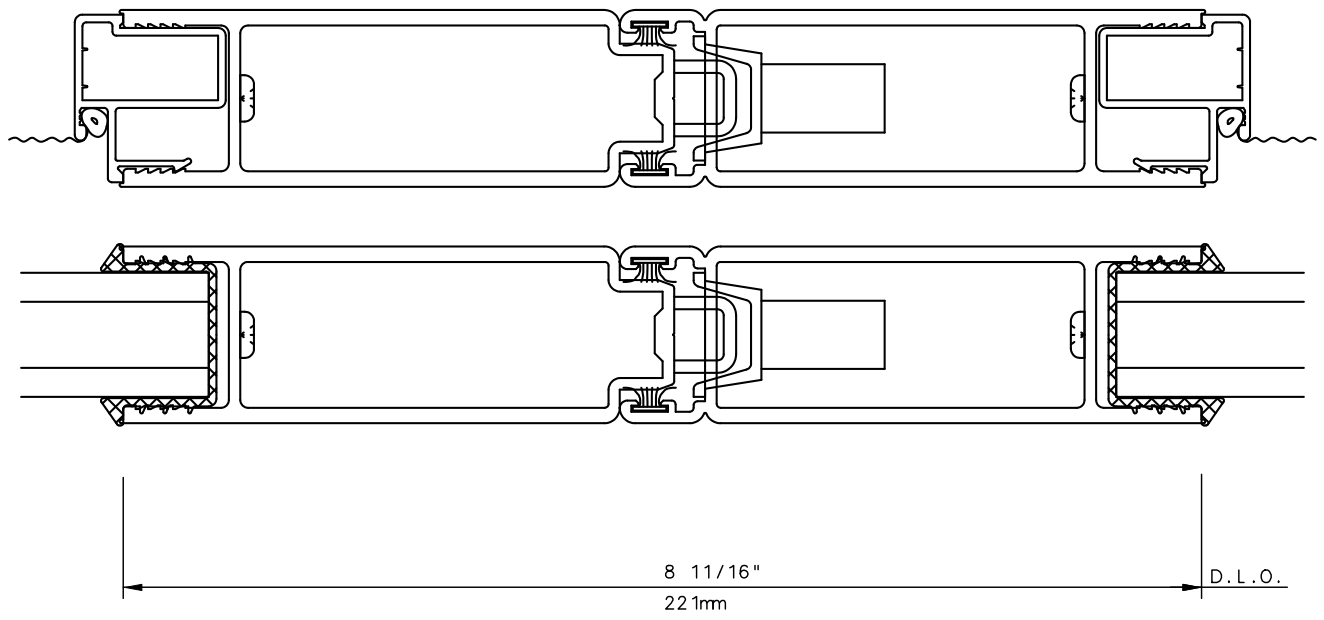

KELTIC 7800

Pocket Door System

14

General Notes:

Not to Scale

Due to continual product development, detail and technical data are subject to change without notice

For latest product specifications please go to our website: www.intlwindow.com or contact your IWC Representative

This is an architectural view of cross sections only and installation of shims, fasteners and sealant shall be the responsibility of the installer

IWC - SOUTHERN CA | IWC - NORTHERN CA
KELTIC 7800 | WWW.INTLWINDOW.COM

Rev. 0512 Form: 78P2XP_mtg_stile_scr.pdf
IWC Architectural Design Detail