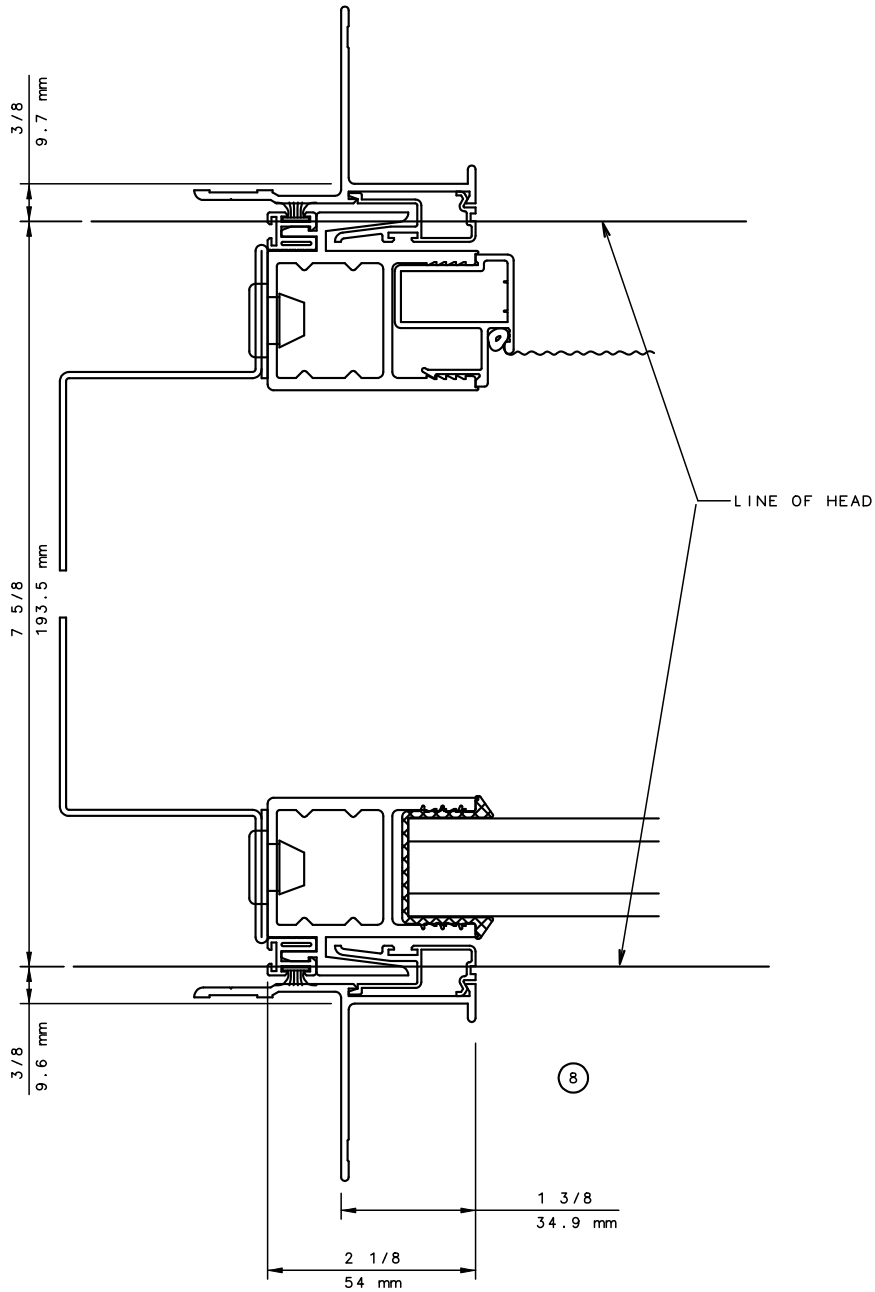

KELTIC 7800

Pocket Door System

General Notes:

Not to Scale

Due to continual product development, detail and technical data are subject to change without notice

For latest product specifications please go to our website: www.intlwindow.com or contact your IWC Representative

This is an architectural view of cross sections only and installation of shims, fasteners and sealant shall be the responsibility of the installer

IWC - SOUTHERN CA | IWC - NORTHERN CA
KELTIC 7800 | WWW.INTLWINDOW.COM

Rev. 0512 Form: 78P2X_pkt_jamb_scrn.pdf
IWC Architectural Design Detail