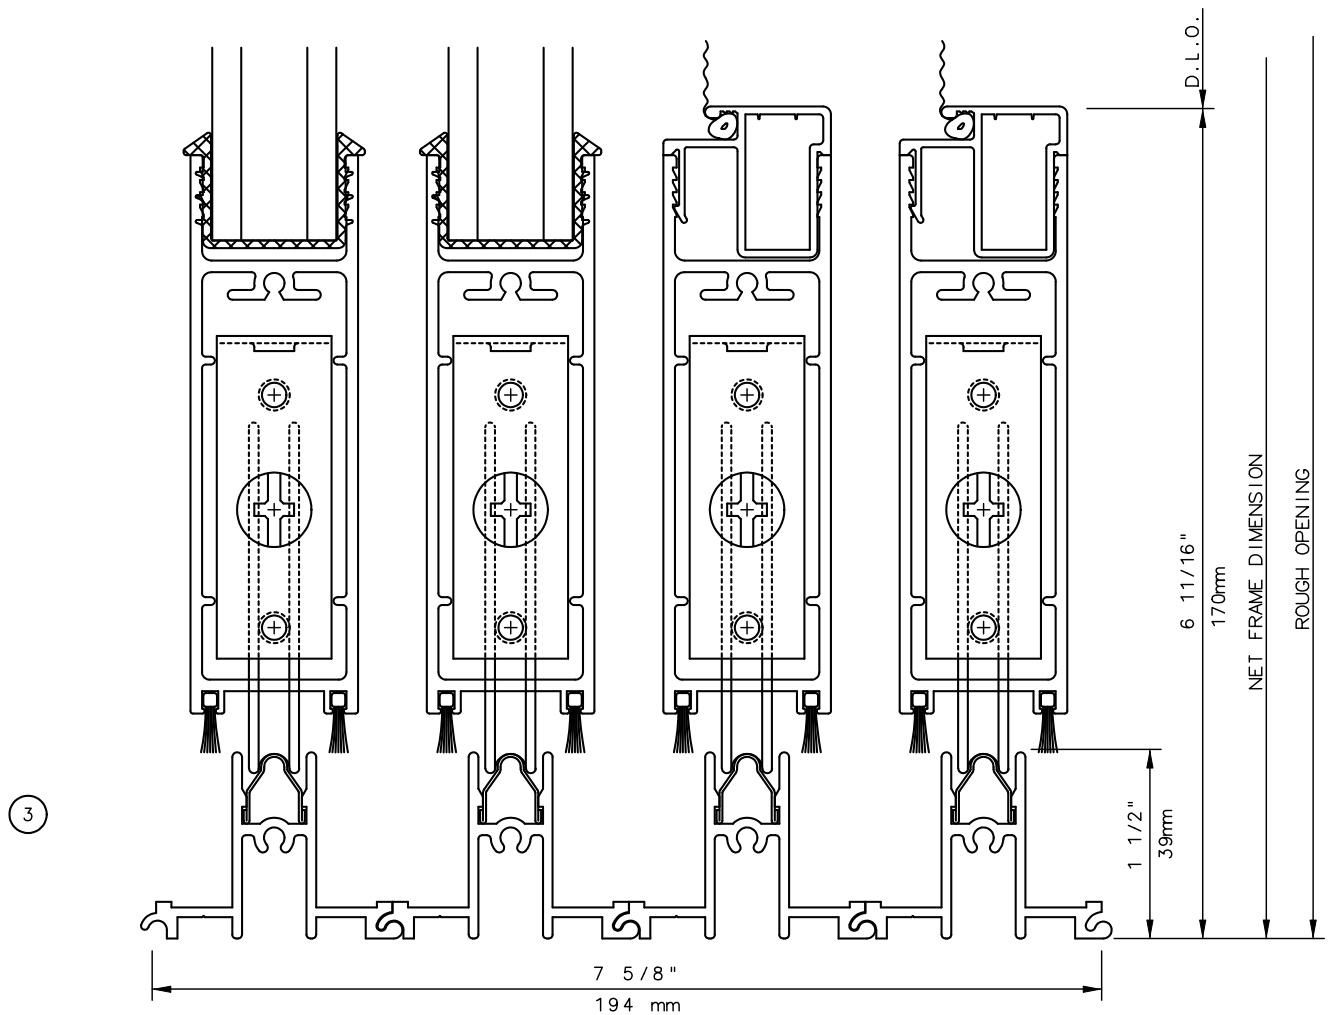

KELTIC 7800

Pocket Door System

General Notes:

Not to Scale

Due to continual product development, detail and technical data are subject to change without notice

For latest product specifications please go to our website: www.intlwindow.com or contact your IWC Representative

This is an architectural view of cross sections only and installation of shims, fasteners and sealant shall be the responsibility of the installer

IWC - SOUTHERN CA | IWC - NORTHERN CA
KELTIC 7800 | WWW.INTLWINDOW.COM

Rev. 0512 Form: 78P2X_1_1-2_sl_sl_sc.pdf
IWC Architectural Design Detail