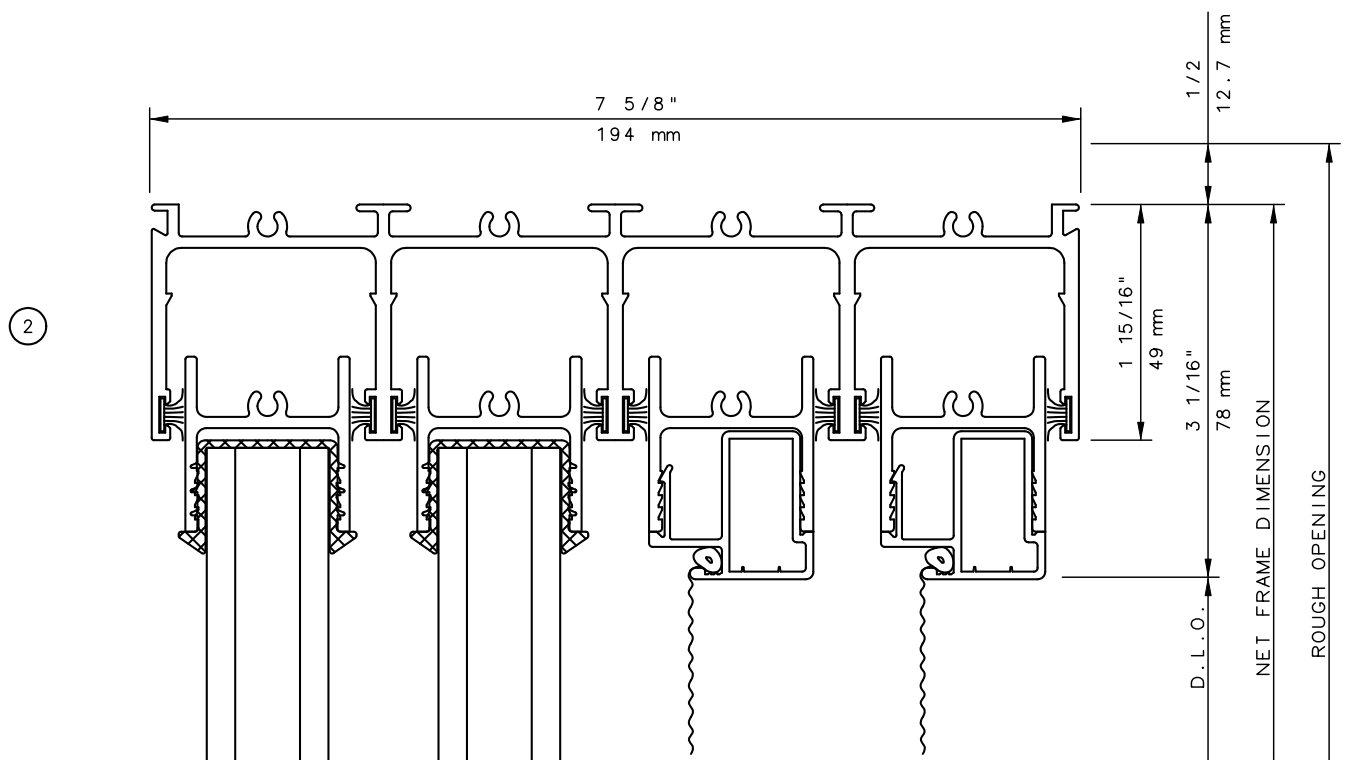

KELTIC 7800

Pocket Door System

General Notes:

Not to Scale

Due to continual product development, detail and technical data are subject to change without notice

For latest product specifications please go to our website: www.intlwindow.com or contact your IWC Representative

This is an architectural view of cross sections only and installation of shims, fasteners and sealant shall be the responsibility of the installer

IWC - SOUTHERN CA | IWC - NORTHERN CA
KELTIC 7800 | WWW.INTLWINDOW.COM

Rev. 0512 Form: 78P2X_head_scrn.pdf
IWC Architectural Design Detail