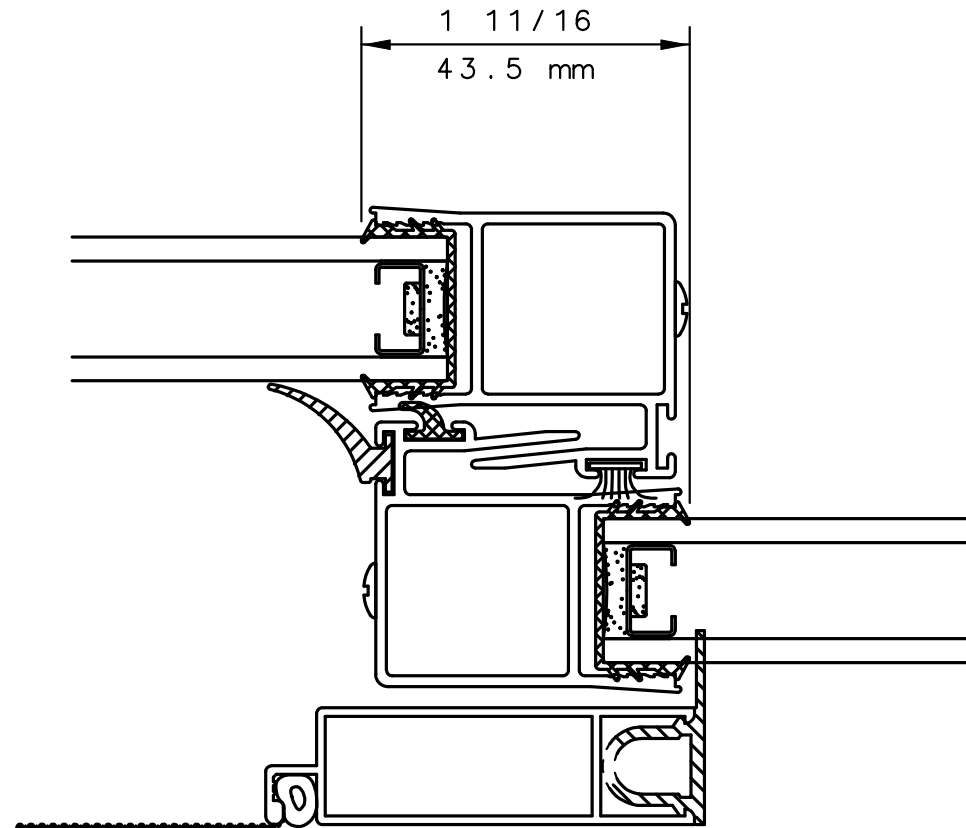

IWC

SERIES 6920/21/60/80 SLIDING DOOR
INTERLOCK DETAIL 4

NOTE

THIS IS AN ARCHITECTURAL VIEW OF CROSS SECTIONS ONLY AND INSTALLATION OF SHIMS, FASTENERS, AND SEALANT SHALL BE THE RESPONSIBILITY OF THE INSTALLER.

INTERNATIONAL WINDOW - NORTHERN CAL.

30526 SAN ANTONIO STREET
HAYWARD, CALIFORNIA 94544
(510) 487-1122 ORDER DESK (510) 487-1234
FAX # (510) 471-9387 OR (510) 489-3020

INTERNATIONAL WINDOW CORPORATION

1551 EAST ORANGETHORPE AVE.
FULLERTON, CALIFORNIA 92831
(562) 928-6411 (800) 477-4032
FAX # (562) 928-3492