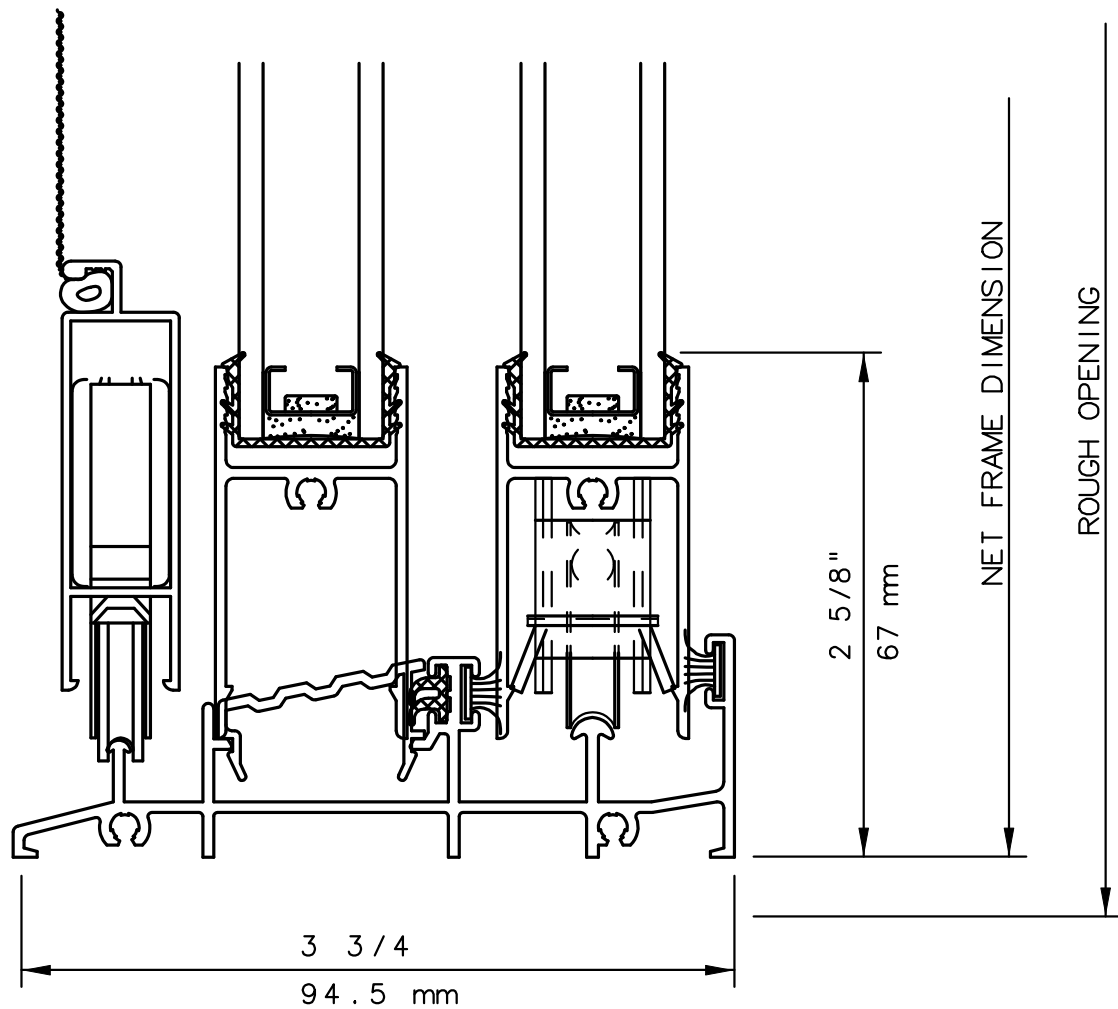

IWC

SERIES 6980 SLIDING DOOR SILL DETAIL 2

NOTE

THIS IS AN ARCHITECTURAL VIEW OF CROSS SECTIONS ONLY AND INSTALLATION OF SHIMS, FASTENERS, AND SEALANT SHALL BE THE RESPONSIBILITY OF THE INSTALLER.

INTERNATIONAL WINDOW - NORTHERN CAL.

30526 SAN ANTONIO STREET
HAYWARD, CALIFORNIA 94544
(510) 487-1122 ORDER DESK (510) 487-1234
FAX # (510) 471-9387 OR (510) 489-3020

INTERNATIONAL WINDOW CORPORATION

1551 EAST ORANGETHORPE AVE.
FULLERTON, CALIFORNIA 92831
(562) 928-6411 (800) 477-4032
FAX # (562) 928-3492