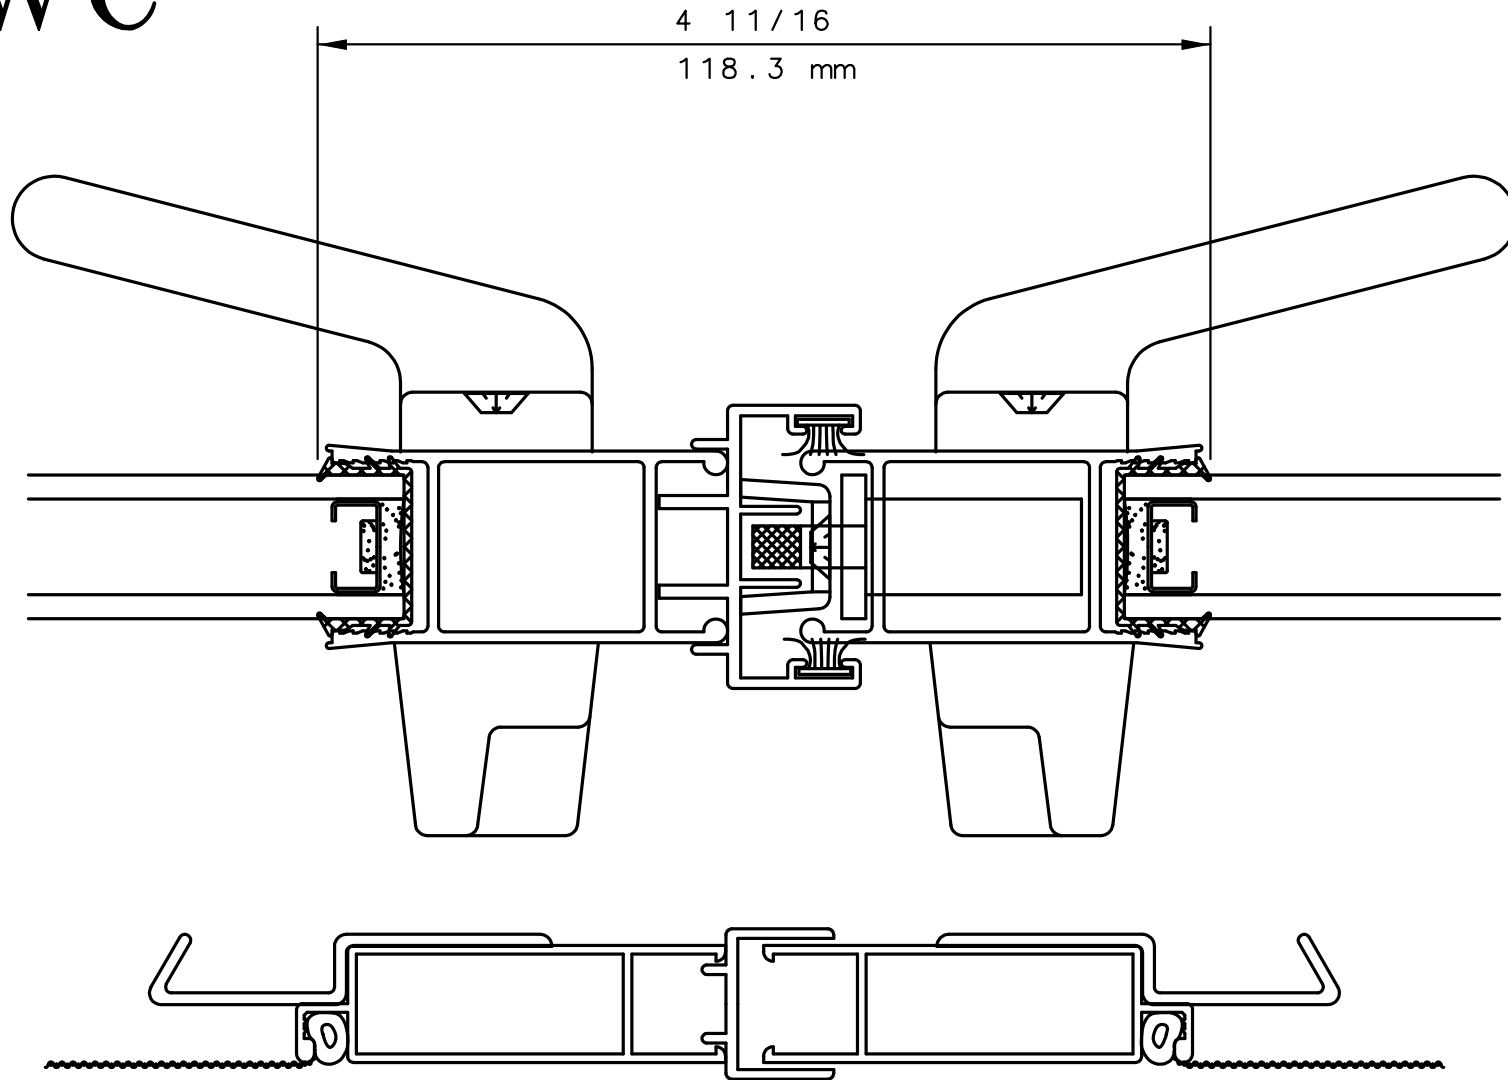

IWC

SERIES 6920/21/60/80 SLIDING DOOR OXXO ADAPTOR DETAIL 24

NOTE

THIS IS AN ARCHITECTURAL VIEW OF CROSS SECTIONS ONLY AND INSTALLATION OF SHIMS, FASTENERS, AND SEALANT SHALL BE THE RESPONSIBILITY OF THE INSTALLER.

INTERNATIONAL WINDOW - NORTHERN CAL.

30526 SAN ANTONIO STREET
HAYWARD, CALIFORNIA 94544
(510) 487-1122 ORDER DESK (510) 487-1234
FAX # (510) 471-9387 OR (510) 489-3020

INTERNATIONAL WINDOW CORPORATION

1551 EAST ORANGETHORPE AVE.
FULLERTON, CALIFORNIA 92831
(562) 928-6411 (800) 477-4032
FAX # (562) 928-3492