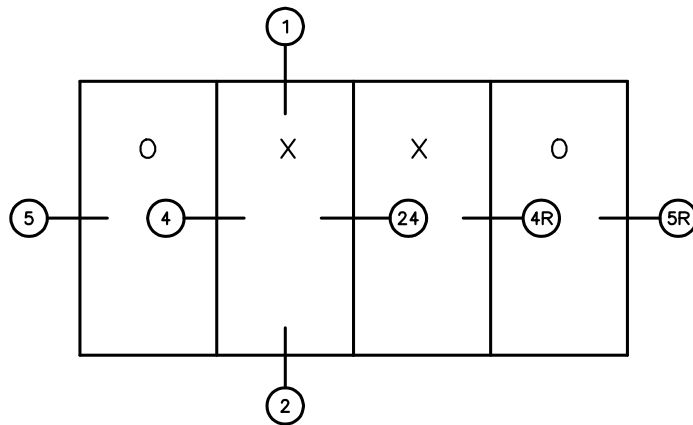

6980 OXXO SLIDING GLASS DOOR 3 3/4" FRAME

General Notes:

Not to Scale

Due to continual product development, detail and technical data are subject to change without notice

For latest product specifications please go to our website: www.intlwindow.com or contact your IWC Representative

This is an architectural view of cross sections only and installation of shims, fasteners and sealant shall be the responsibility of the installer

IWC

SERIES 6980 SLIDING DOOR HEAD DETAIL 1

NOTE

THIS IS AN ARCHITECTURAL VIEW OF CROSS SECTIONS ONLY AND INSTALLATION OF SHIMS, FASTENERS, AND SEALANT SHALL BE THE RESPONSIBILITY OF THE INSTALLER.