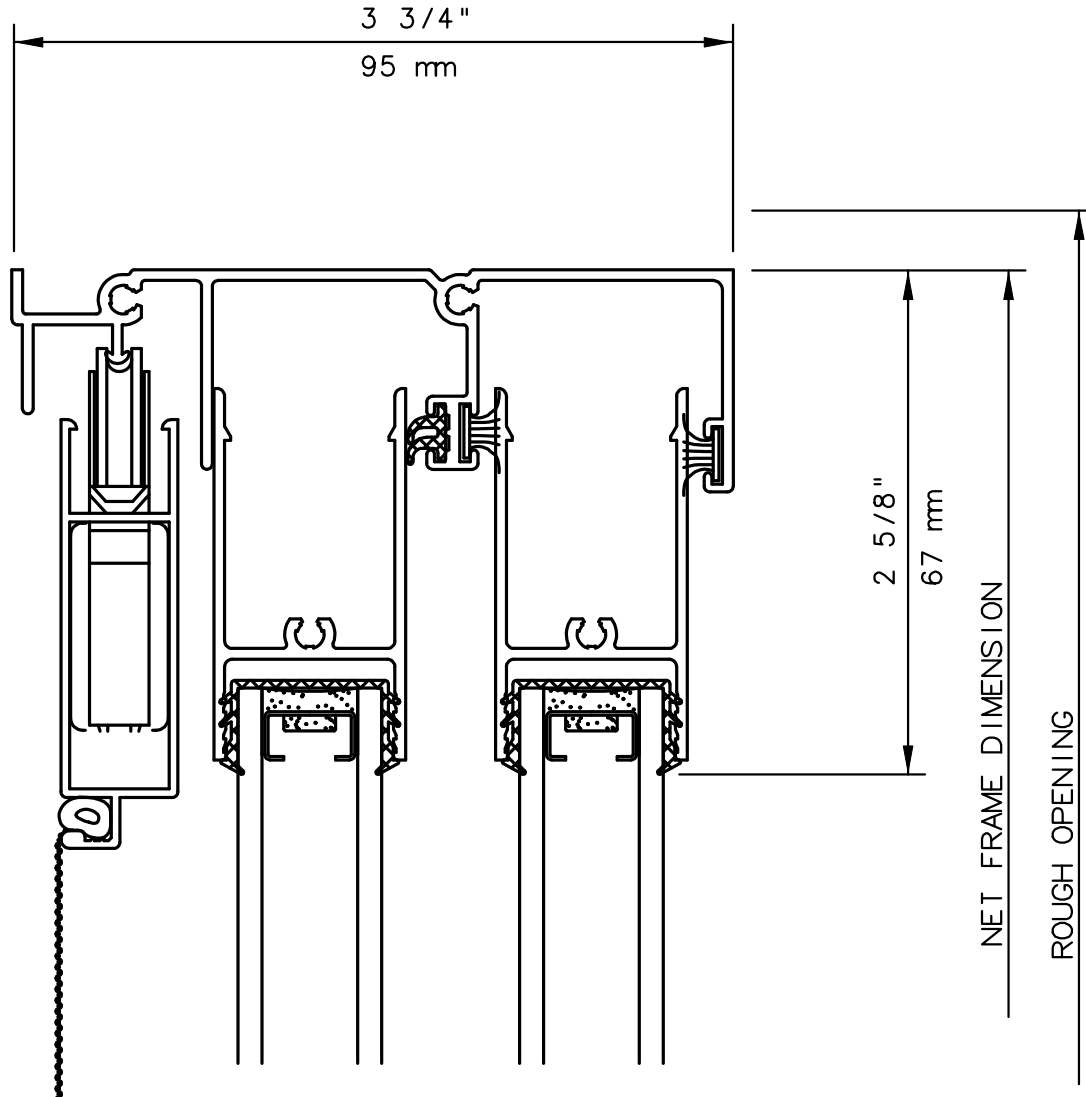

6980 OXXO SLIDING GLASS DOOR 3 3/4" FRAME

General Notes:

Not to Scale

Due to continual product development, detail and technical data are subject to change without notice

For latest product specifications please go to our website: www.intlwindow.com or contact your IWC Representative

This is an architectural view of cross sections only and installation of shims, fasteners and sealant shall be the responsibility of the installer

IWC

SERIES 6980 SLIDING DOOR HEAD DETAIL 1

NOTE

THIS IS AN ARCHITECTURAL VIEW OF CROSS SECTIONS ONLY AND INSTALLATION OF SHIMS, FASTENERS, AND SEALANT SHALL BE THE RESPONSIBILITY OF THE INSTALLER.