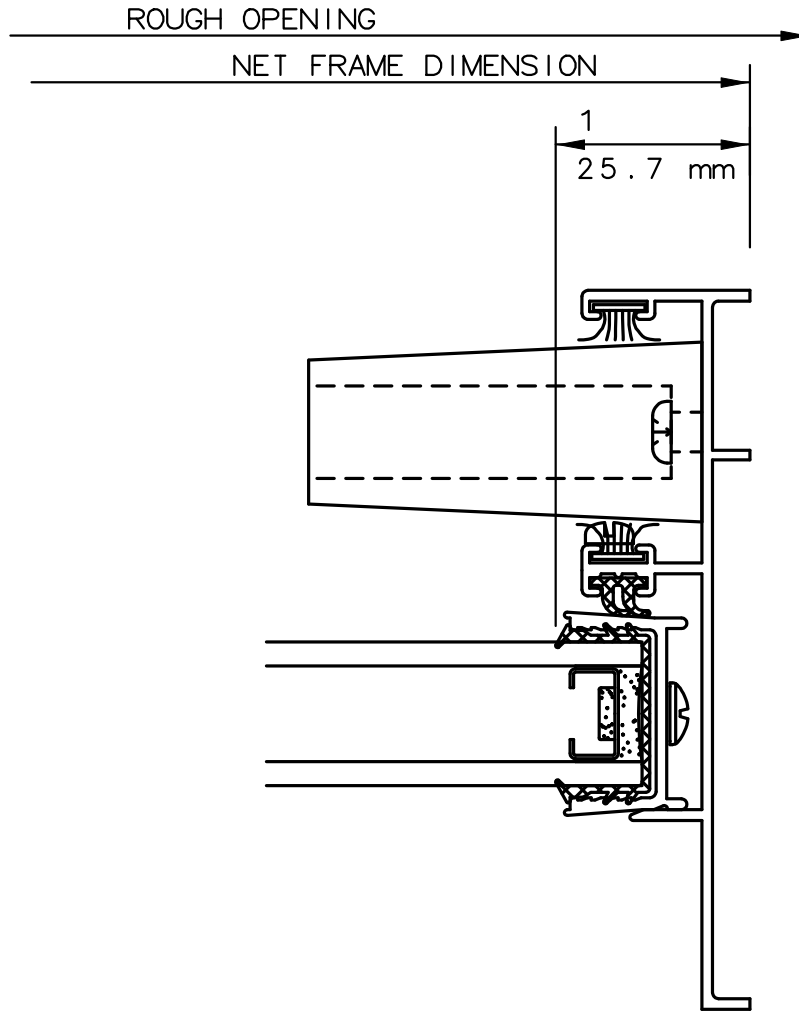

IWC

SERIES 6980 SLIDING DOOR
FIXED JAMB DETAIL 5

NOTE

THIS IS AN ARCHITECTURAL VIEW OF CROSS SECTIONS ONLY AND INSTALLATION OF SHIMS, FASTENERS, AND SEALANT SHALL BE THE RESPONSIBILITY OF THE INSTALLER.

INTERNATIONAL WINDOW - NORTHERN CAL.

30526 SAN ANTONIO STREET
HAYWARD, CALIFORNIA 94544
(510) 487-1122 ORDER DESK (510) 487-1234
FAX # (510) 471-9387 OR (510) 489-3020

INTERNATIONAL WINDOW CORPORATION

1551 EAST ORANGETHORPE AVE.
FULLERTON, CALIFORNIA 92831
(562) 928-6411 (800) 477-4032
FAX # (562) 928-3492