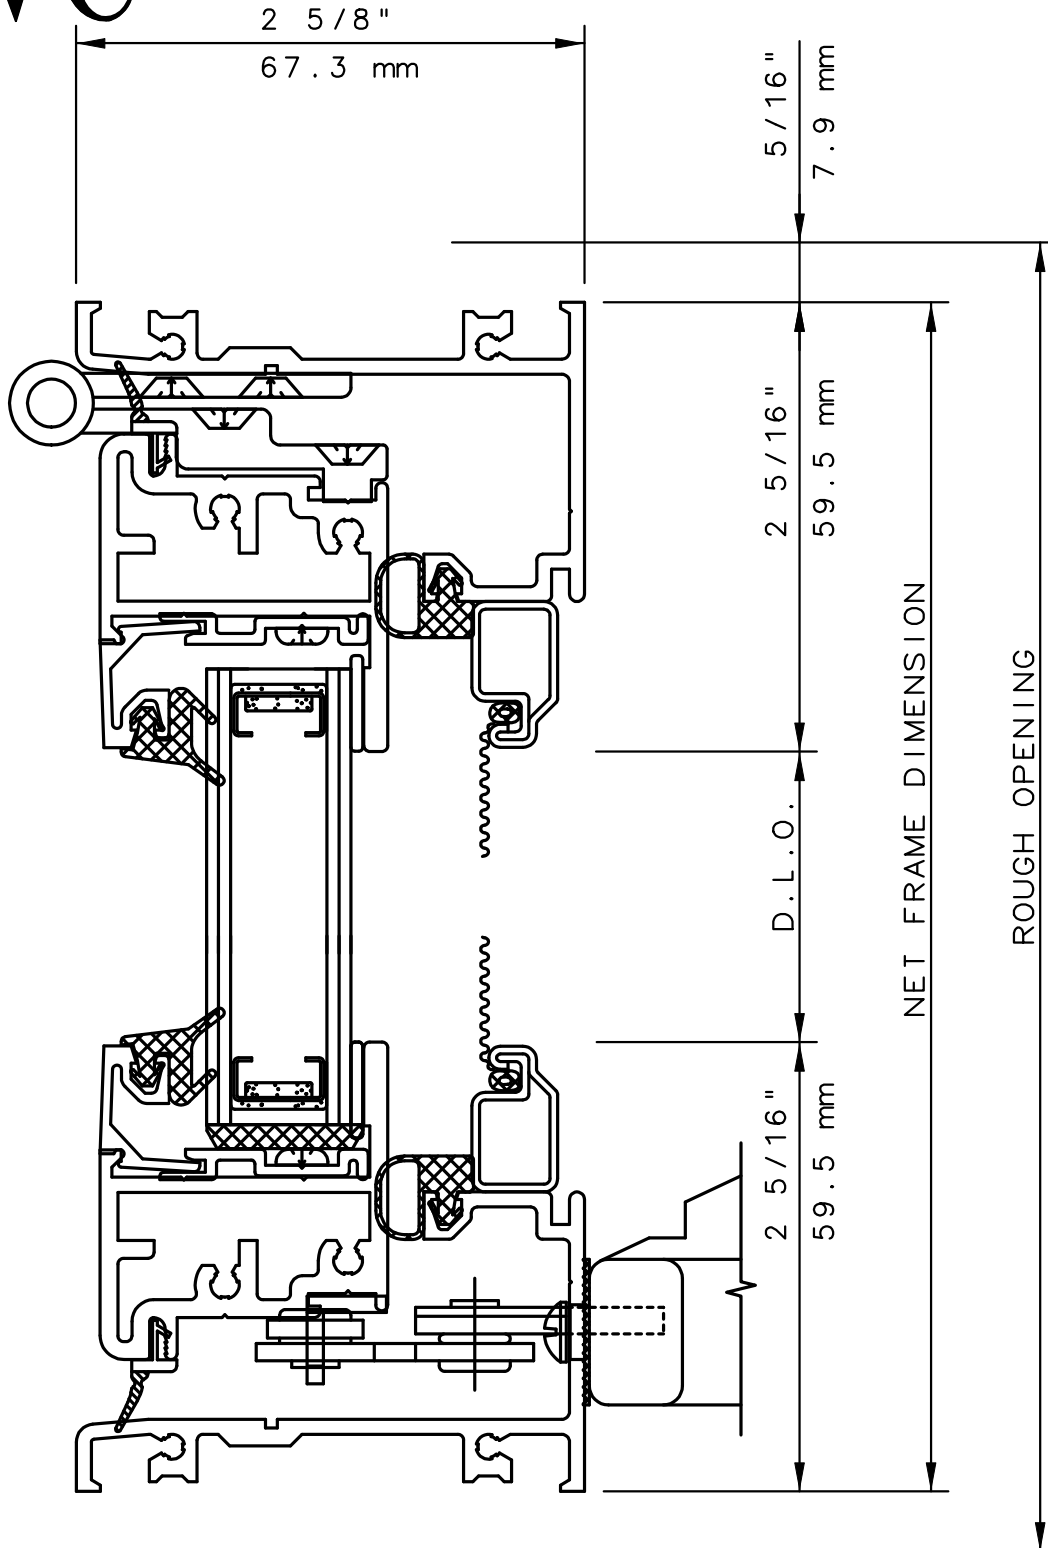

2 A

General Notes:

Not to Scale

Due to continual product development, detail and technical data are subject to change without notice

For latest product specifications please go to our website: www.intlwindow.com or contact your IWC Representative

This is an architectural view of cross sections only and installation of shims, fasteners and sealant shall be the responsibility of the installer

IWC

SERIES 6282 AWNING WINDOW X VERTICAL CUT DETAILS 51 & 52