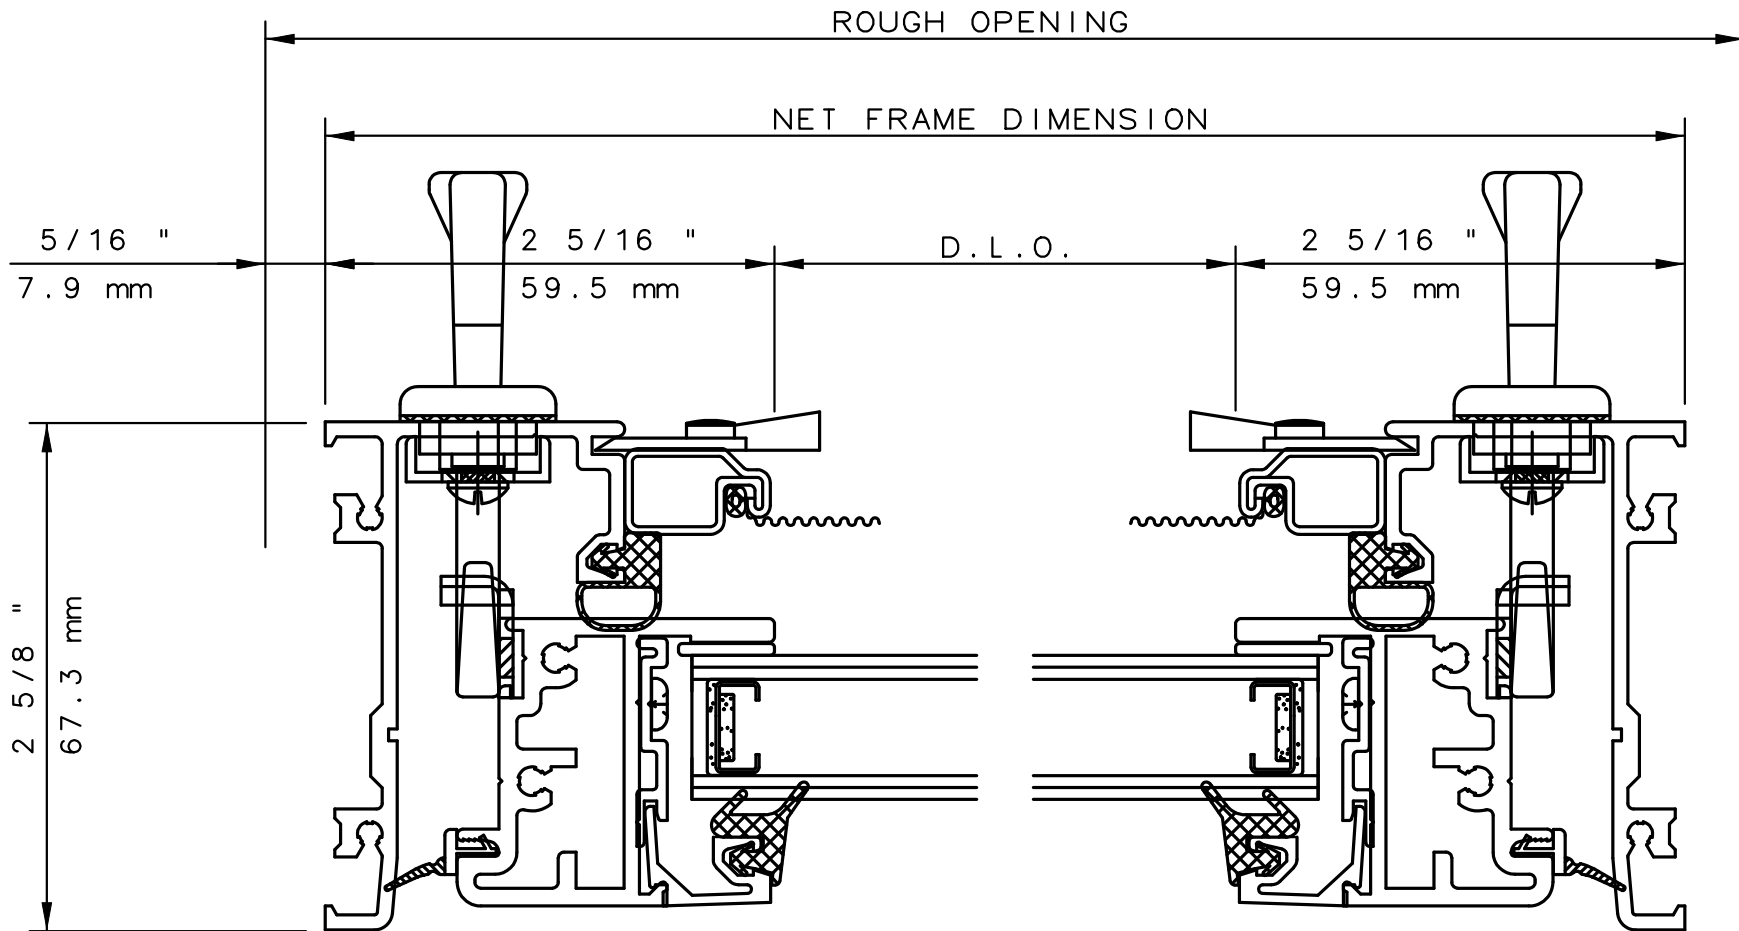

This is an architectural view of cross sections only and installation of shims, fasteners and sealant shall be the responsibility of the installer

IWC

SERIES 6282 AWNING WINDOW X VERTICAL CUT DETAILS 51 & 52

NOTE

THIS IS AN ARCHITECTURAL VIEW OF CROSS SECTIONS ONLY AND INSTALLATION OF SHIMS, FASTENERS, AND SEALANT SHALL BE THE RESPONSIBILITY OF THE INSTALLER.

INTERNATIONAL WINDOW - NORTHERN CAL.

30526 SAN ANTONIO STREET
HAYWARD, CALIFORNIA 94544
(510) 487-1122 ORDER DESK (510) 487-1234
FAX # (510) 471-9387 OR (510) 489-3020

INTERNATIONAL WINDOW CORPORATION

1551 EAST ORANGETHORPE AVE.
FULLERTON, CALIFORNIA 92831
(562) 928-6411 (800) 477-4032
FAX # (562) 928-3492

IWC

SERIES 6282 AWNING WINDOW X HORIZONTAL CUT DETAILS 53 & 53R