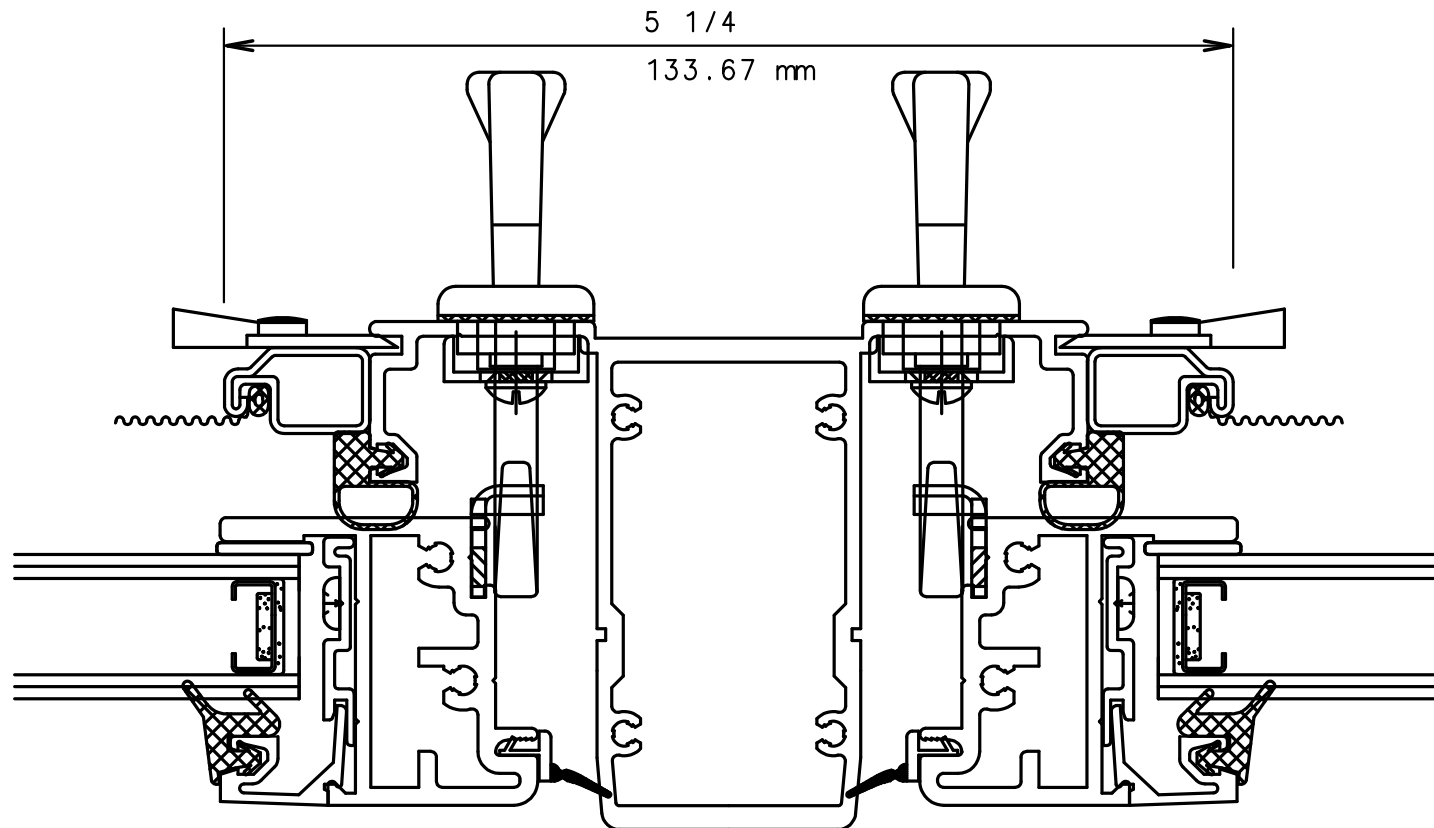

NOTE

THIS IS AN ARCHITECTURAL VIEW OF CROSS SECTIONS ONLY AND INSTALLATION OF SHIMS, FASTENERS, AND SEALANT SHALL BE THE RESPONSIBILITY OF THE INSTALLER.

INTERNATIONAL WINDOW - NORTHERN CAL.

30526 SAN ANTONIO STREET
HAYWARD, CALIFORNIA 94544
(510) 487-1122 ORDER DESK (510) 487-1234
FAX # (510) 471-9387 OR (510) 489-3020

INTERNATIONAL WINDOW CORPORATION

1551 EAST ORANGETHORPE AVE.
FULLERTON, CALIFORNIA 92831
(562) 928-6411 (800) 477-4032
FAX # (562) 928-3492

IWC

SERIES 6222/23/82 AWNING WINDOW 2A MULLION
HORIZONTAL CUT DETAIL 64